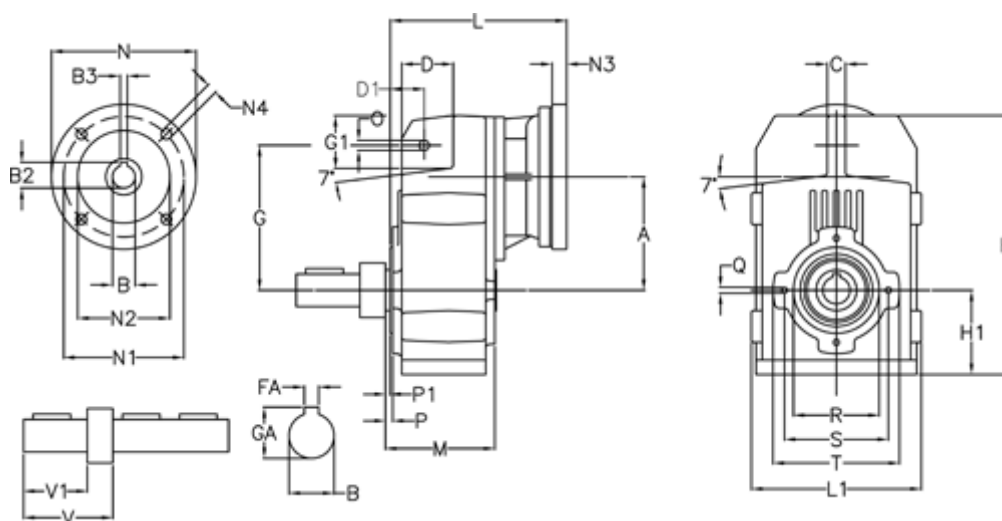

Article number: 29560400911245
 Description: Shaft mounted gear
 A412R-9,1-P112B5

Measures

A = 175.75	FA = 12	M = 144.0	Q = M12x19
B = 40	G = 218	N = 250	R = 130
B1 = 28	G1 = 97.5	N1 = 215	S = 165
B2 = 31.3	GA = 43.0	N2 = 180	T = 200
B3 = 8	H = 389.0	N4 = M12x16	V = 112.5
C = 16	H1 = 116.0	O = 14	V1 = 80
D = 79.0	L = 275.5	P = 7.5	
D1 = 56.5	L1 = 242	P1 = 3.5	